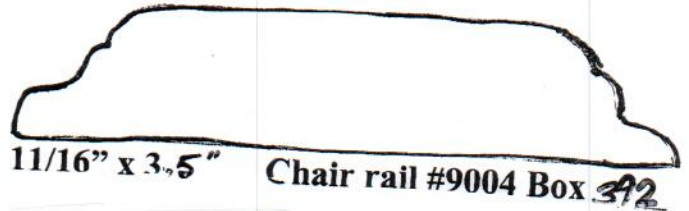

CHAIR RAIL

SJS Stair and Millwork

11/16" x 1.84" Chair rail #9009 Box 441

11/16" x 3" chair rail WM297

#9023 Box 165

11/16" x 2.5" chair rail

WM298 #9024 Box 165

11/16" x 1.75" WM133
chair rail #9022 Box 63

11/16" x 2-5/8" chair rail

WM390 #9025 Box 165

11/16" x 2-3/4" chair rail

#9026 Box 165

1-3/8" x 3.25" Chair rail #9020 Box 169

MM302 Box 63
1" x 2-3/4" chair rail #9021

.5" x 2.25" chair rail #9027 Box 67

3/4" x 2-1/8" Chair rail #9023 Box 7