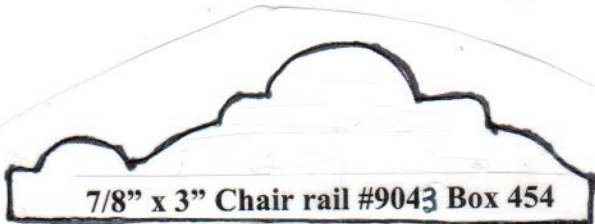

11/16" x 2-5/8" chair rail

WM390 #9025 Box 165

11/16" x 2-3/4" chair rail

#9026 Box 165

1-3/8" x 3.25" Chair rail #9020 Box 169

MM302 Box 63
1" x 2-3/4" chair rail #9021

.5" x 2.25" chair rail #9027 Box 67

3/4" x 2-1/8" Chair rail #9023 Box 7

.5" x 3-3/8" chair rail #9028 Box 67

.5" x 3" chair rail #9029 Box 67

1-7/16" x 4" Chair rail #9027 Box 136

CHAIR RAILS

WM 297
11/16 x 3

WM 298
11/16 x 2- $\frac{1}{2}$

Box 165 Box 165