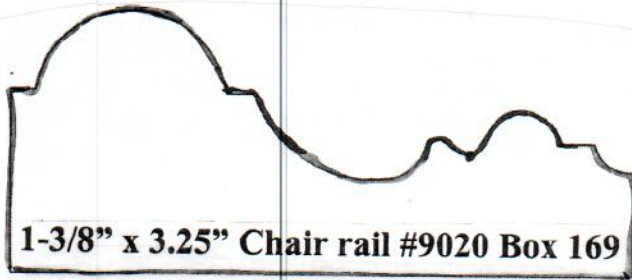

CHAIR RAIL

SJS Stair and Millwork

11/16" x 1.84" Chair rail #9009 Box 441

11/16" x 3" chair rail WM297

#9023 Box 165

11/16" x 2.5" chair rail

WM298 #9024 Box 165

11/16" x 1.75" WM133
chair rail #9022 Box 63

11/16" x 2-5/8" chair rail

WM390 #9025 Box 165

11/16" x 2-3/4" chair rail

#9026 Box 165

1-3/8" x 3.25" Chair rail #9020 Box 169

MM302 Box 63
1" x 2-3/4" chair rail #9021

.5" x 2.25" chair rail #9027 Box 67

3/4" x 2-1/8" Chair rail #9023 Box 7