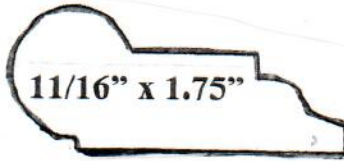

PICTURE MOULD

SJS Stair and Millwork

11/16" x 1-3/4" Picture
mould #5092 Box 155

11/16" x 1.75"

mould #5092 WM273 Box 155

11/16" x 1.75" Picture
mould #5094 Box 155
WM 276

3/4" x 2" Picture mould
#5098 Box 155

3/4" x 1.5" picture mould
#1.103 Box 342

11/16" x 2.25"
picture mould #5138

11/16" x 2.25" Picture
mould #1.041 Box 579

13/16" x 2.5" Picture mould with bull nose
#1.025 Box 418

3/4" x 1-7/16" picture mould #1.169 Box 480