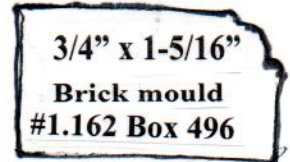

Brick mould

SJS Stair and Millwork

1.5 x .5" brick mould
#1.015 Box 385

2" x 1.25" Brick mould
#1.027 Box 521

1-11/16" x 1-15/16"
brick mould
#1.129 Box 428

11/16" x 1-3/8" brickmould
#1.158 Box 489

3/4" x 1-5/16"
Brick mould
#1.162 Box 496

#1.161 Box 496
1" x 2.25" Brick mould