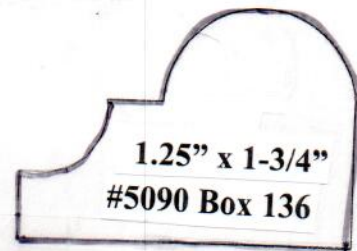

PANEL & POST MOULD

SJS Stair and Millwork

3/4" x 1-1/8" Panel mould #5068 Box 7

3/4" x 1-1/8" Panel mould #5071 Box 90

3/8" x 1-3/8" Stop #5074 Box 90

3/4" x 1.5" #5069 Box 7

.5" x 3/4" Panel mould #5073 Box 90

3/4" x 1" Shoe #6004

.5" x 3/4" #5070 Box 7

#5072 Box 90
3/8" x 1-3/8" Panel mould

1.25" x 2" Brick Mould #5091 Box 155

3/4" x 1-1/8" Post mould # 5075 Box 5

9/16" x 1-1/16" Panel mould #1.069 Box 136

15/16" x 1-7/8" Post mould #5076 Box 5

11/16" x 1-5/16" DM7/WM287 #5077 Box 5

5/8" x 1" Post mould #5078 Box 5

.5" x 1" WM135 mould #5079 Box 5

1.25" x 1-3/4" #5090 Box 136
nose & cove mould

11/16" x 1" Panel mould #1.068 Box149

**3/4" x .5" mould
#1.070 Box 67**