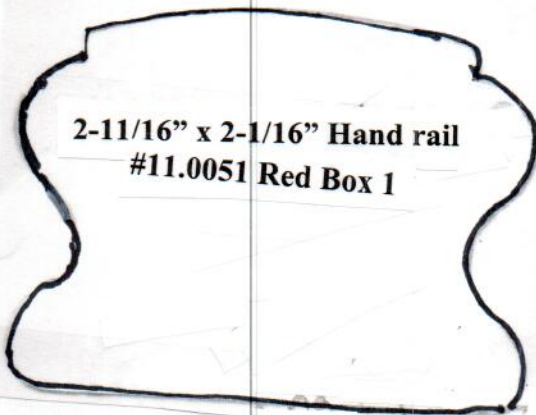

**HAND RAIL  
WALL RAIL  
&  
BAR RAIL**

**SJS Stair and Millwork**

1.25" x 2.25" RW 6042 Handrail (bottom 1.25)  
SJS #11.0003 Box 144

5.00 in

1.5" x 5" Handrail #11.0025 Box 304

1.50 in

1.5" x 5.5" Handrail #11.0004 Box 144

1.25" x 6.25" Handrail #11.0048 Box 321

1.5" x 7.25" Handrail #11.0047 Box 321

1.25" x 5" Handrail #11.0031 Box 207

1.5" W x 5.5" T with .75" round Handrail #11.0035 Box 241

1-3/8" x 5.25" Handrail #11.0032 Box 207