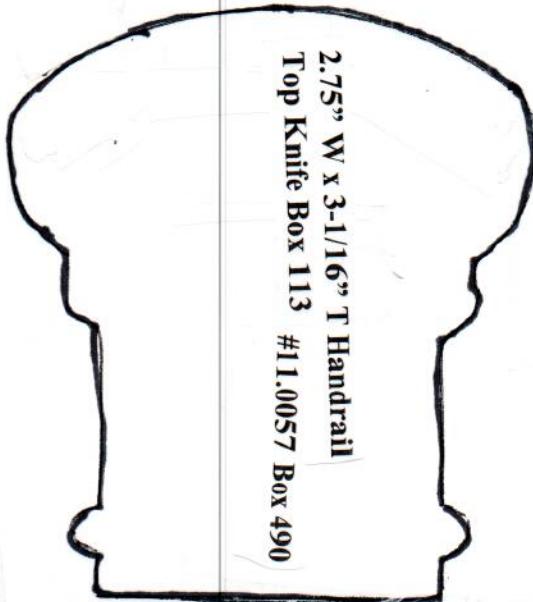

**HAND RAIL  
WALL RAIL  
&  
BAR RAIL**

**SJS Stair and Millwork**

1.25" x 2.25" RW 6042 Handrail (bottom 1.25)  
SJS #11.0003 Box 144

5.00 in

1.5" x 5" Handrail #11.0025 Box 304

1.50 in

1.5" x 5.5" Handrail #11.0004 Box 144

1.25" x 6.25" Handrail #11.0048 Box 321

1.5" x 7.25" Handrail #11.0047 Box 321

1.25" x 5" Handrail #11.0031 Box 207

1.5" W x 5.5" T with .75" round Handrail #11.0035 Box 241

1-3/8" x 5.25" Handrail #11.0032 Box 207

1.5" x 5.5" Handrail #11.0053 Box 555  
#2 .28Ax, #5 .35Ax

1.5" x 5.5" Handrail w/ .5" spacer #11.0054 Box 553  
#2 .140Ax, #5 .360Ax #6 1/2" spacer

2-5/8" x 3.5" Handrail  
#11.0041 Box 417

2.5" x 3-3/8" Handrail  
#11.0045 Box 430

2.75" W x 3-1/16" T Handrail  
Top Knife Box 113  
#11.0057 Box 490

3" x 3" Handrail #11.0030 Box 71

SJS Stair and Millwork  
Hand Rail, Bar Rail and *Wall* Rail

2.75" W x 3" T Handrail  
#11.0052 Red Box 4