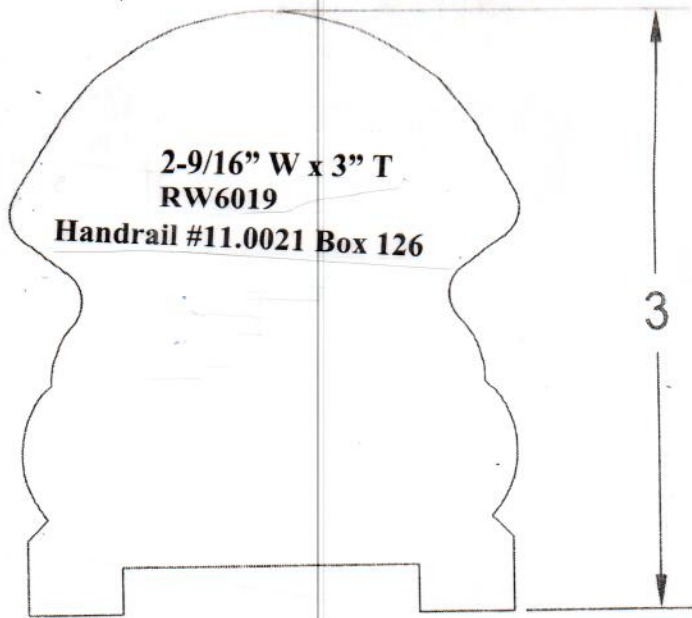

2.75" W x 3" T Handrail
#11.0052 Red Box 4