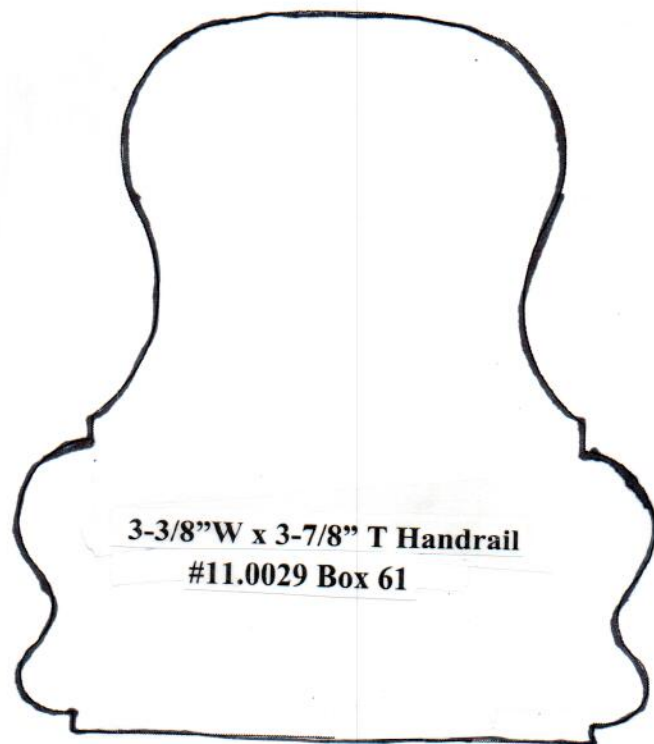

**HAND RAIL  
WALL RAIL  
&  
BAR RAIL**

**SJS Stair and Millwork**

1.25" x 2.25" RW 6042 Handrail (bottom 1.25)  
SJS #11.0003 Box 144

5.00 in

1.5" x 5" Handrail #11.0025 Box 304

1.50 in

1.5" x 5.5" Handrail #11.0004 Box 144

1.25" x 6.25" Handrail #11.0048 Box 321

1.5" x 7.25" Handrail #11.0047 Box 321

1.25" x 5" Handrail #11.0031 Box 207

1.5" W x 5.5" T with .75" round Handrail #11.0035 Box 241

1-3/8" x 5.25" Handrail #11.0032 Box 207