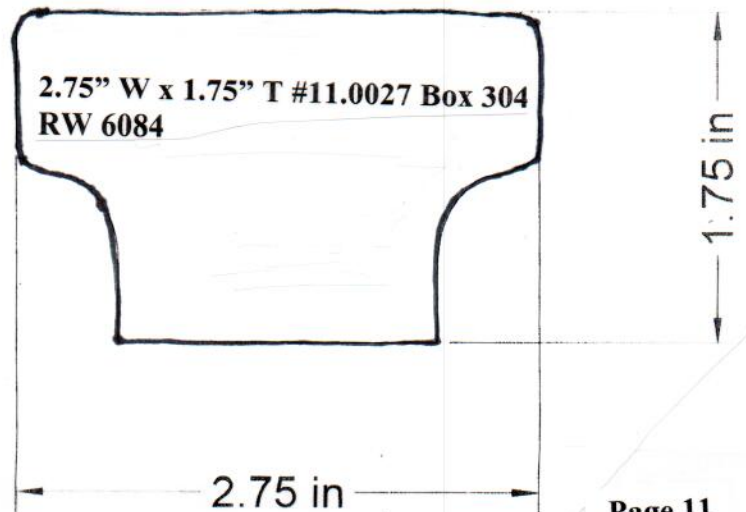

SJS Stair and Millwork
Hand Rail, Bar Rail and *Wall* Rail