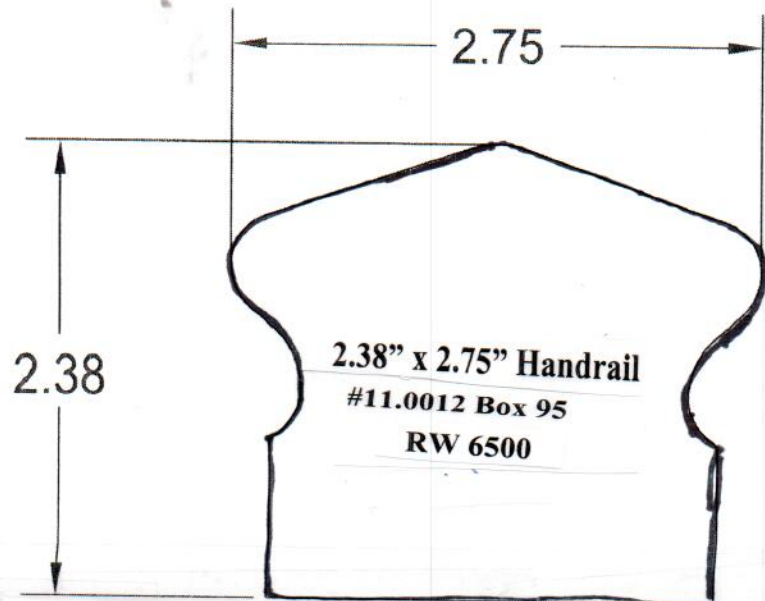

**HAND RAIL  
WALL RAIL  
&  
BAR RAIL**

**SJS Stair and Millwork**

1.25" x 2.25" RW 6042 Handrail (bottom 1.25)  
SJS #11.0003 Box 144

5.00 in

1.5" x 5" Handrail #11.0025 Box 304

1.50 in

1.5" x 5.5" Handrail #11.0004 Box 144

1.25" x 6.25" Handrail #11.0048 Box 321

1.5" x 7.25" Handrail #11.0047 Box 321

1.25" x 5" Handrail #11.0031 Box 207

1.5" W x 5.5" T with .75" round Handrail #11.0035 Box 241

1-3/8" x 5.25" Handrail #11.0032 Box 207

1.5" x 5.5" Handrail #11.0053 Box 555  
#2 .28Ax, #5 .35Ax

1.5" x 5.5" Handrail w/ .5" spacer #11.0054 Box 553  
#2 .140Ax, #5 .360Ax #6 1/2" spacer

2-5/8" x 3.5" Handrail  
#11.0041 Box 417

2.5" x 3-3/8" Handrail  
#11.0045 Box 430