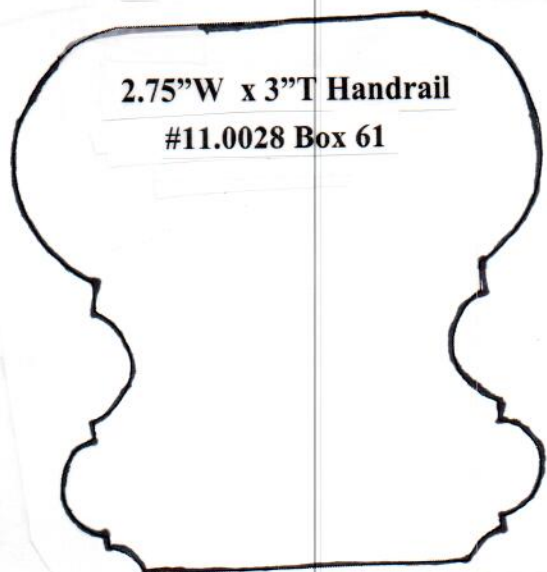

**HAND RAIL  
WALL RAIL  
&  
BAR RAIL**

**SJS Stair and Millwork**

1.25" x 2.25" RW 6042 Handrail (bottom 1.25)  
SJS #11.0003 Box 144

5.00 in

1.5" x 5" Handrail #11.0025 Box 304

1.50 in

1.5" x 5.5" Handrail #11.0004 Box 144

1.25" x 6.25" Handrail #11.0048 Box 321

1.5" x 7.25" Handrail #11.0047 Box 321

1.25" x 5" Handrail #11.0031 Box 207

1.5" W x 5.5" T with .75" round Handrail #11.0035 Box 241

1-3/8" x 5.25" Handrail #11.0032 Box 207