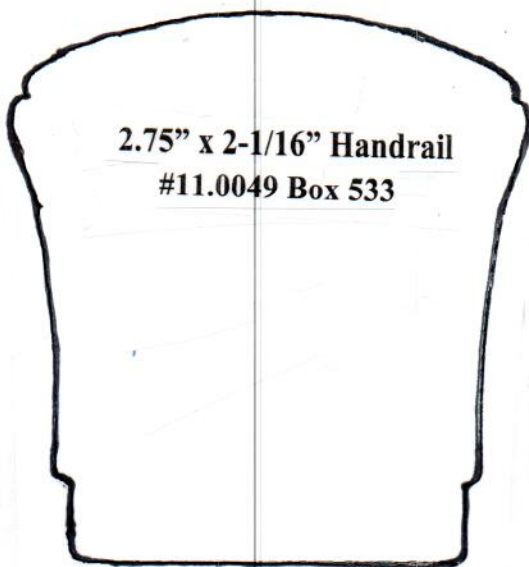

**HAND RAIL  
WALL RAIL  
&  
BAR RAIL**

**SJS Stair and Millwork**

1.25" x 2.25" RW 6042 Handrail (bottom 1.25)  
SJS #11.0003 Box 144

5.00 in

1.5" x 5" Handrail #11.0025 Box 304

1.50 in

1.5" x 5.5" Handrail #11.0004 Box 144

1.25" x 6.25" Handrail #11.0048 Box 321

1.5" x 7.25" Handrail #11.0047 Box 321

1.25" x 5" Handrail #11.0031 Box 207

1.5" W x 5.5" T with .75" round Handrail #11.0035 Box 241

1-3/8" x 5.25" Handrail #11.0032 Box 207