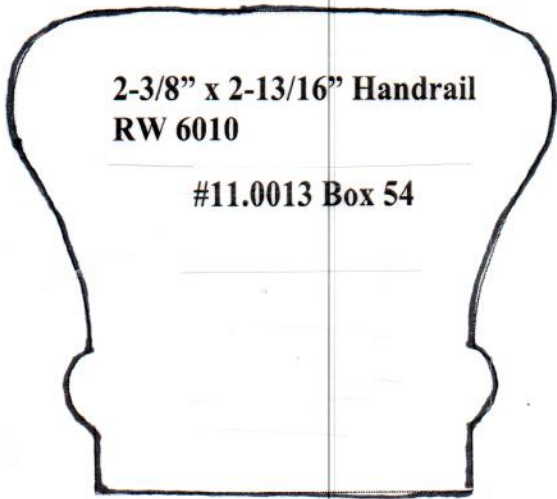

**HAND RAIL  
WALL RAIL  
&  
BAR RAIL**

**SJS Stair and Millwork**

1.25" x 2.25" RW 6042 Handrail (bottom 1.25)  
SJS #11.0003 Box 144

5.00 in

1.5" x 5" Handrail #11.0025 Box 304

1.50 in

1.5" x 5.5" Handrail #11.0004 Box 144

1.25" x 6.25" Handrail #11.0048 Box 321

1.5" x 7.25" Handrail #11.0047 Box 321

1.25" x 5" Handrail #11.0031 Box 207

1.5" W x 5.5" T with .75" round Handrail #11.0035 Box 241

1-3/8" x 5.25" Handrail #11.0032 Box 207