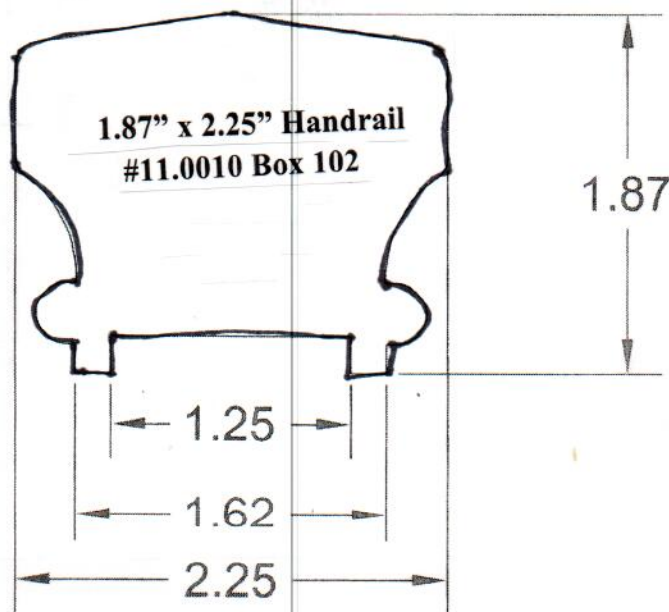

**HAND RAIL  
WALL RAIL  
&  
BAR RAIL**

**SJS Stair and Millwork**

1.25" x 2.25" RW 6042 Handrail (bottom 1.25)  
SJS #11.0003 Box 144

5.00 in

1.5" x 5" Handrail #11.0025 Box 304

1.50 in

1.5" x 5.5" Handrail #11.0004 Box 144

1.25" x 6.25" Handrail #11.0048 Box 321

1.5" x 7.25" Handrail #11.0047 Box 321

1.25" x 5" Handrail #11.0031 Box 207

1.5" W x 5.5" T with .75" round Handrail #11.0035 Box 241

1-3/8" x 5.25" Handrail #11.0032 Box 207

1.5" x 5.5" Handrail #11.0053 Box 555  
#2 .28Ax, #5 .35Ax

1.5" x 5.5" Handrail w/ .5" spacer #11.0054 Box 553  
#2 .140Ax, #5 .360Ax #6 1/2" spacer

2-5/8" x 3.5" Handrail  
#11.0041 Box 417

2.5" x 3-3/8" Handrail  
#11.0045 Box 430