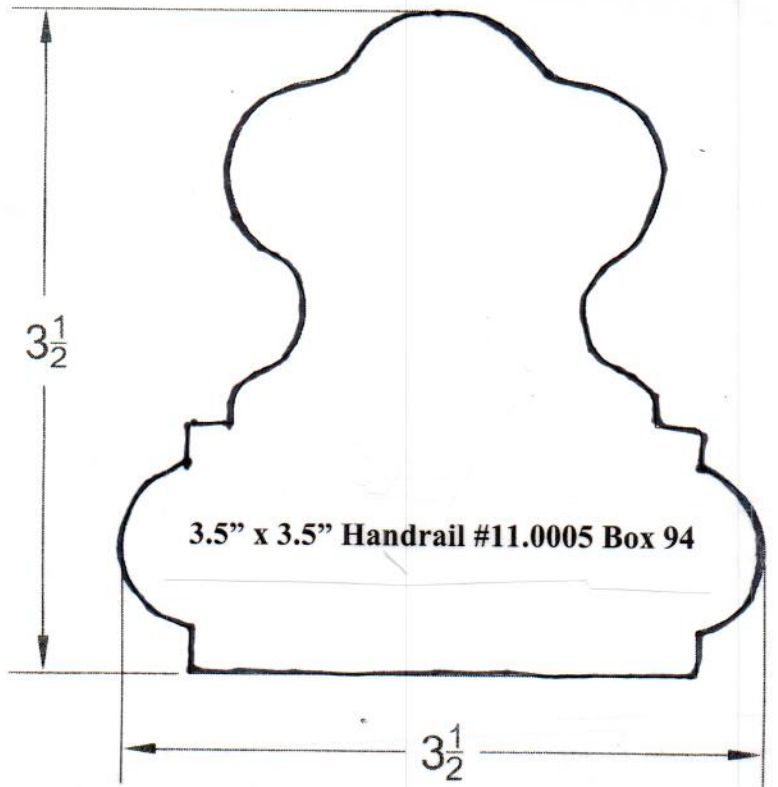

**HAND RAIL  
WALL RAIL  
&  
BAR RAIL**

**SJS Stair and Millwork**

1.25" x 2.25" RW 6042 Handrail (bottom 1.25)  
SJS #11.0003 Box 144

5.00 in

1.5" x 5" Handrail #11.0025 Box 304

1.50 in

1.5" x 5.5" Handrail #11.0004 Box 144

1.25" x 6.25" Handrail #11.0048 Box 321

1.5" x 7.25" Handrail #11.0047 Box 321

1.25" x 5" Handrail #11.0031 Box 207

1.5" W x 5.5" T with .75" round Handrail #11.0035 Box 241

1-3/8" x 5.25" Handrail #11.0032 Box 207

1.5" x 5.5" Handrail #11.0053 Box 555  
#2 .28Ax, #5 .35Ax

1.5" x 5.5" Handrail w/ .5" spacer #11.0054 Box 553  
#2 .140Ax, #5 .360Ax #6 1/2" spacer

2-5/8" x 3.5" Handrail  
#11.0041 Box 417

2.5" x 3-3/8" Handrail  
#11.0045 Box 430