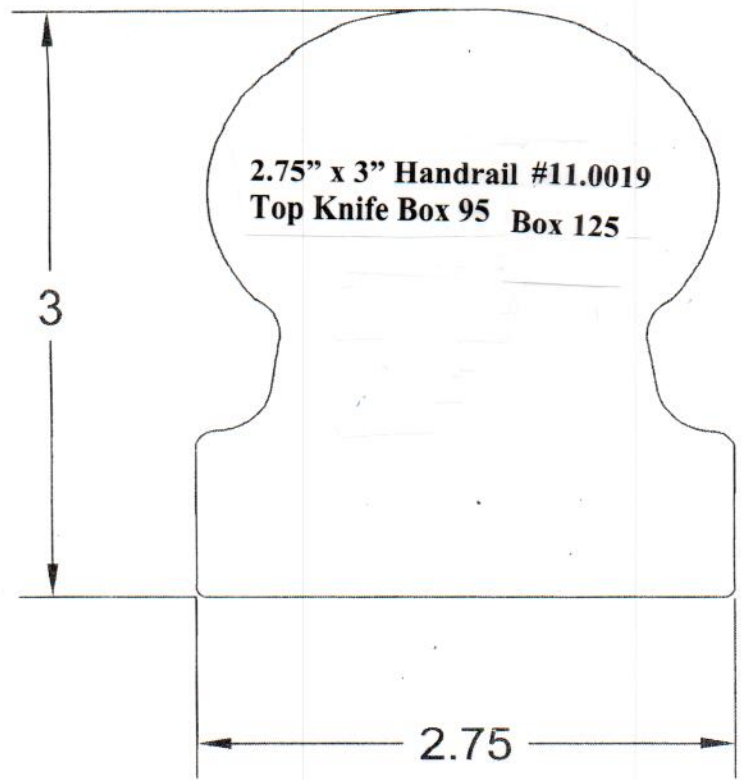

SJS Stair and Millwork
Hand Rail, Bar Rail and *Wall* Rail