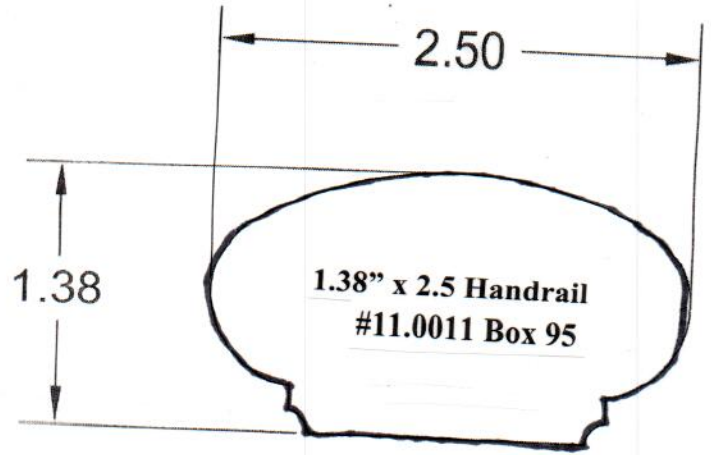

**HAND RAIL  
WALL RAIL  
&  
BAR RAIL**

**SJS Stair and Millwork**

1.25" x 2.25" RW 6042 Handrail (bottom 1.25)  
SJS #11.0003 Box 144

5.00 in

1.5" x 5" Handrail #11.0025 Box 304

1.50 in

1.5" x 5.5" Handrail #11.0004 Box 144

1.25" x 6.25" Handrail #11.0048 Box 321

1.5" x 7.25" Handrail #11.0047 Box 321

1.25" x 5" Handrail #11.0031 Box 207

1.5" W x 5.5" T with .75" round Handrail #11.0035 Box 241

1-3/8" x 5.25" Handrail #11.0032 Box 207