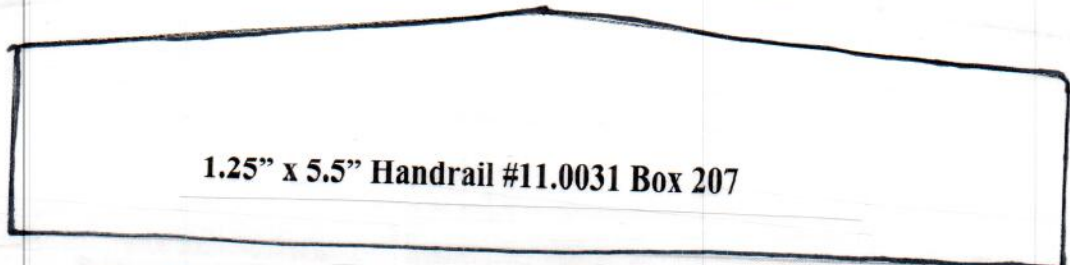

**HAND RAIL  
WALL RAIL  
&  
BAR RAIL**

**SJS Stair and Millwork**

1.25" x 2.25" RW 6042 Handrail (bottom 1.25)  
SJS #11.0003 Box 144

5.00 in

1.5" x 5" Handrail #11.0025 Box 304

1.50 in

1.5" x 5.5" Handrail #11.0004 Box 144

1.25" x 6.25" Handrail #11.0048 Box 321

1.5" x 7.25" Handrail #11.0047 Box 321

1.25" x 5" Handrail #11.0031 Box 207

1.5" W x 5.5" T with .75" round Handrail #11.0035 Box 241

1-3/8" x 5.25" Handrail #11.0032 Box 207