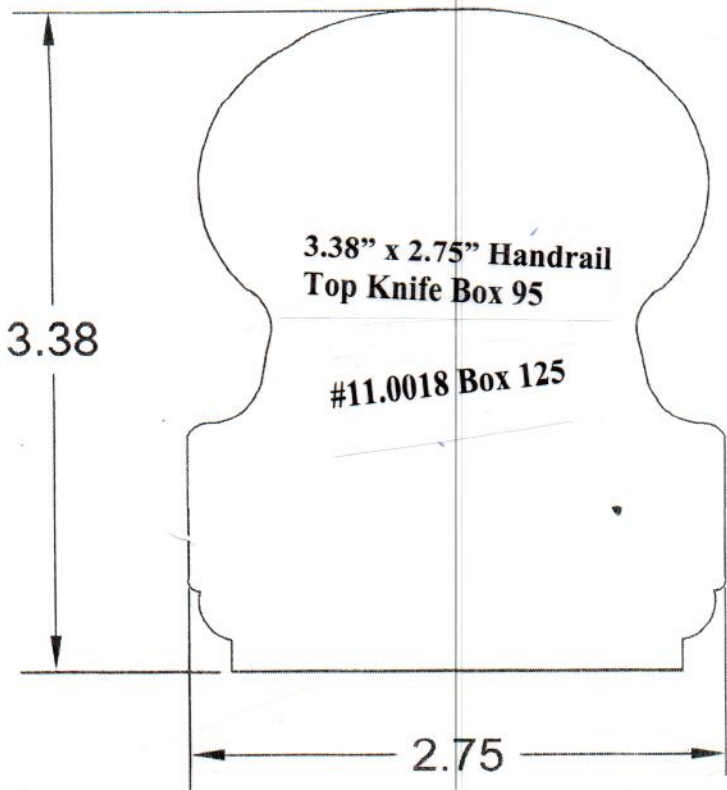

**HAND RAIL  
WALL RAIL  
&  
BAR RAIL**

**SJS Stair and Millwork**

1.25" x 2.25" RW 6042 Handrail (bottom 1.25)  
SJS #11.0003 Box 144

5.00 in

1.5" x 5" Handrail #11.0025 Box 304

1.50 in

1.5" x 5.5" Handrail #11.0004 Box 144

1.25" x 6.25" Handrail #11.0048 Box 321

1.5" x 7.25" Handrail #11.0047 Box 321

1.25" x 5" Handrail #11.0031 Box 207

1.5" W x 5.5" T with .75" round Handrail #11.0035 Box 241

1-3/8" x 5.25" Handrail #11.0032 Box 207

1.5" x 5.5" Handrail #11.0053 Box 555  
#2 .28Ax, #5 .35Ax

1.5" x 5.5" Handrail w/ .5" spacer #11.0054 Box 553  
#2 .140Ax, #5 .360Ax #6 1/2" spacer

2-5/8" x 3.5" Handrail  
#11.0041 Box 417

2.5" x 3-3/8" Handrail  
#11.0045 Box 430

2.75" W x 3-1/16" T Handrail  
Top Knife Box 113  
#11.0057 Box 490

3" x 3" Handrail #11.0030 Box 71

SJS Stair and Millwork  
Hand Rail, Bar Rail and *Wall* Rail

2.75" W x 3" T Handrail  
#11.0052 Red Box 4