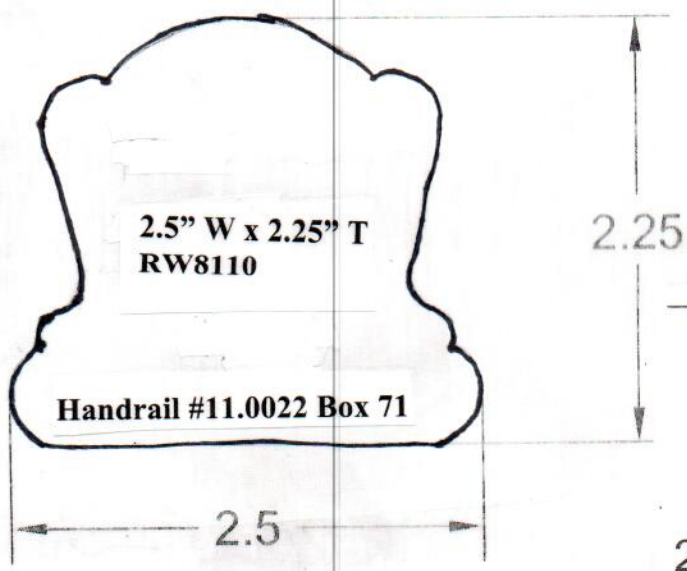

**HAND RAIL  
WALL RAIL  
&  
BAR RAIL**

**SJS Stair and Millwork**

1.25" x 2.25" RW 6042 Handrail (bottom 1.25)  
SJS #11.0003 Box 144

5.00 in

1.5" x 5" Handrail #11.0025 Box 304

1.50 in

1.5" x 5.5" Handrail #11.0004 Box 144

1.25" x 6.25" Handrail #11.0048 Box 321

1.5" x 7.25" Handrail #11.0047 Box 321

1.25" x 5" Handrail #11.0031 Box 207

1.5" W x 5.5" T with .75" round Handrail #11.0035 Box 241

1-3/8" x 5.25" Handrail #11.0032 Box 207

1.5" x 5.5" Handrail #11.0053 Box 555  
#2 .28Ax, #5 .35Ax

1.5" x 5.5" Handrail w/ .5" spacer #11.0054 Box 553  
#2 .140Ax, #5 .360Ax #6 1/2" spacer

2-5/8" x 3.5" Handrail  
#11.0041 Box 417

2.5" x 3-3/8" Handrail  
#11.0045 Box 430

2.75" W x 3-1/16" T Handrail  
Top Knife Box 113  
#11.0057 Box 490

3" x 3" Handrail #11.0030 Box 71

SJS Stair and Millwork  
Hand Rail, Bar Rail and *Wall* Rail

2.75" W x 3" T Handrail  
#11.0052 Red Box 4