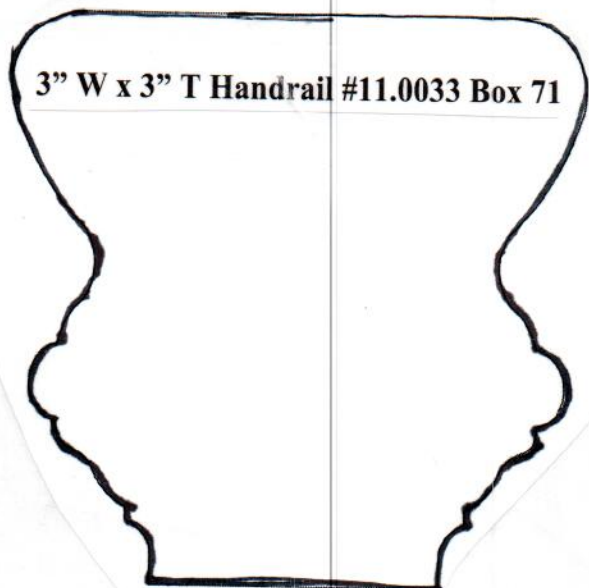

**HAND RAIL  
WALL RAIL  
&  
BAR RAIL**

**SJS Stair and Millwork**

1.25" x 2.25" RW 6042 Handrail (bottom 1.25)  
SJS #11.0003 Box 144

5.00 in

1.5" x 5" Handrail #11.0025 Box 304

1.50 in

1.5" x 5.5" Handrail #11.0004 Box 144

1.25" x 6.25" Handrail #11.0048 Box 321

1.5" x 7.25" Handrail #11.0047 Box 321

1.25" x 5" Handrail #11.0031 Box 207

1.5" W x 5.5" T with .75" round Handrail #11.0035 Box 241

1-3/8" x 5.25" Handrail #11.0032 Box 207