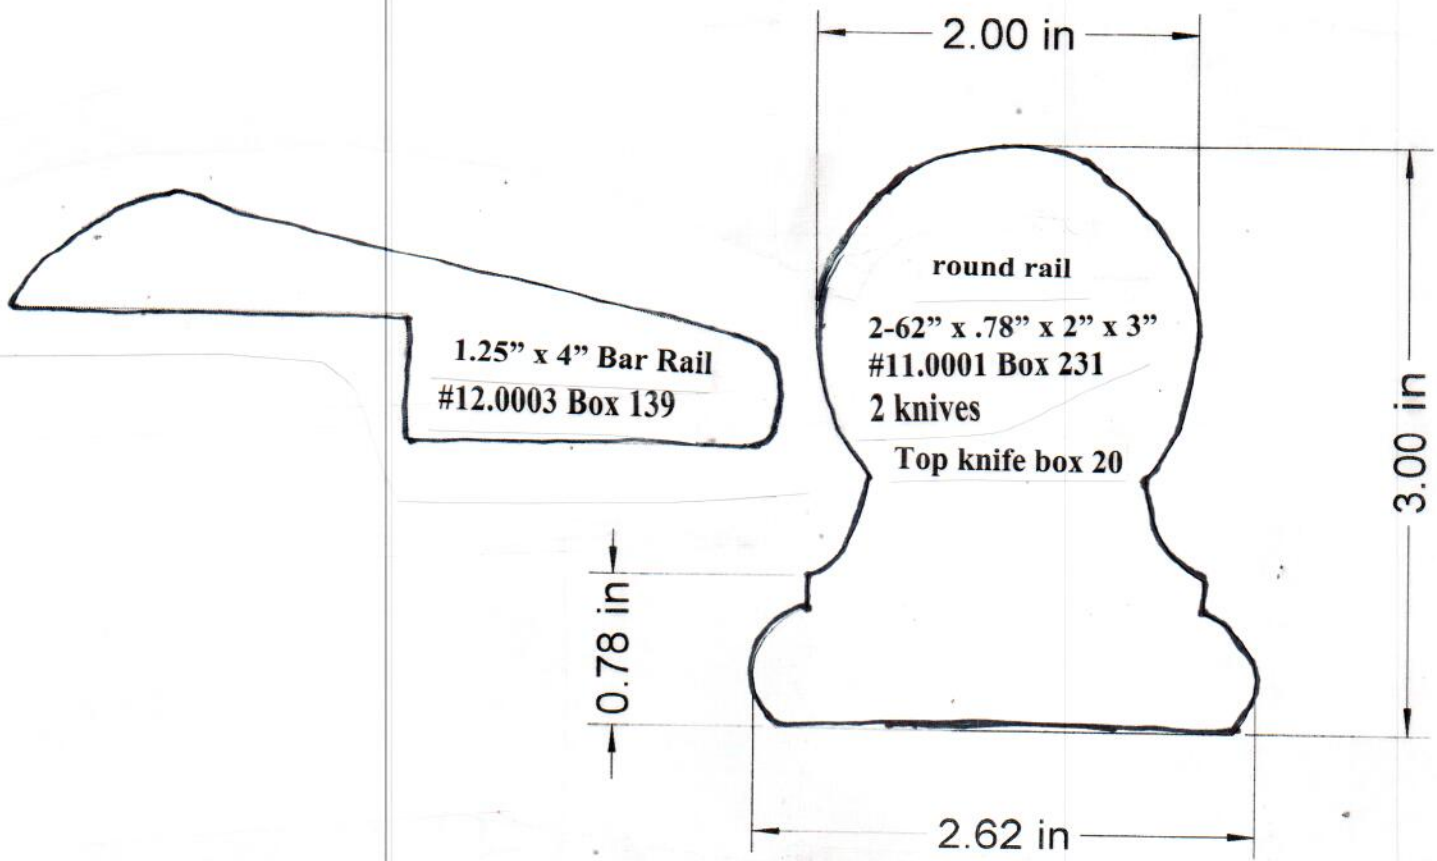

**HAND RAIL  
WALL RAIL  
&  
BAR RAIL**

**SJS Stair and Millwork**

1.25" x 2.25" RW 6042 Handrail (bottom 1.25)  
SJS #11.0003 Box 144

5.00 in

1.5" x 5" Handrail #11.0025 Box 304

1.50 in

1.5" x 5.5" Handrail #11.0004 Box 144

1.25" x 6.25" Handrail #11.0048 Box 321

1.5" x 7.25" Handrail #11.0047 Box 321

1.25" x 5" Handrail #11.0031 Box 207

1.5" W x 5.5" T with .75" round Handrail #11.0035 Box 241

1-3/8" x 5.25" Handrail #11.0032 Box 207

1.5" x 5.5" Handrail #11.0053 Box 555  
#2 .28Ax, #5 .35Ax

1.5" x 5.5" Handrail w/ .5" spacer #11.0054 Box 553  
#2 .140Ax, #5 .360Ax #6 1/2" spacer

2-5/8" x 3.5" Handrail  
#11.0041 Box 417

2.5" x 3-3/8" Handrail  
#11.0045 Box 430

2.75" W x 3-1/16" T Handrail  
Top Knife Box 113  
#11.0057 Box 490

3" x 3" Handrail #11.0030 Box 71

SJS Stair and Millwork  
Hand Rail, Bar Rail and *Wall* Rail

2.75" W x 3" T Handrail  
#11.0052 Red Box 4