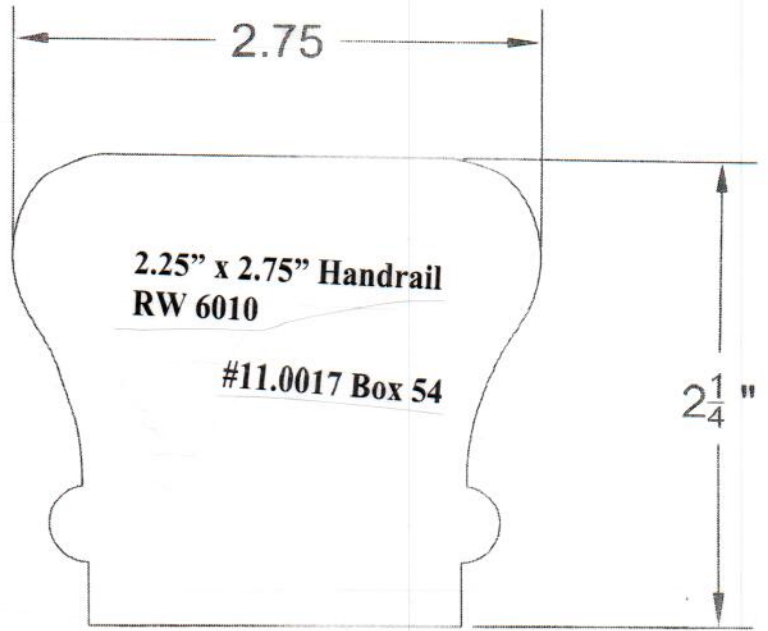

**HAND RAIL  
WALL RAIL  
&  
BAR RAIL**

**SJS Stair and Millwork**

1.25" x 2.25" RW 6042 Handrail (bottom 1.25)  
SJS #11.0003 Box 144

5.00 in

1.5" x 5" Handrail #11.0025 Box 304

1.50 in

1.5" x 5.5" Handrail #11.0004 Box 144

1.25" x 6.25" Handrail #11.0048 Box 321

1.5" x 7.25" Handrail #11.0047 Box 321

1.25" x 5" Handrail #11.0031 Box 207

1.5" W x 5.5" T with .75" round Handrail #11.0035 Box 241

1-3/8" x 5.25" Handrail #11.0032 Box 207

1.5" x 5.5" Handrail #11.0053 Box 555  
#2 .28Ax, #5 .35Ax

1.5" x 5.5" Handrail w/ .5" spacer #11.0054 Box 553  
#2 .140Ax, #5 .360Ax #6 1/2" spacer

2-5/8" x 3.5" Handrail  
#11.0041 Box 417

2.5" x 3-3/8" Handrail  
#11.0045 Box 430

2.75" W x 3-1/16" T Handrail  
Top Knife Box 113  
#11.0057 Box 490

3" x 3" Handrail #11.0030 Box 71

SJS Stair and Millwork  
Hand Rail, Bar Rail and *Wall* Rail

2.75" W x 3" T Handrail  
#11.0052 Red Box 4