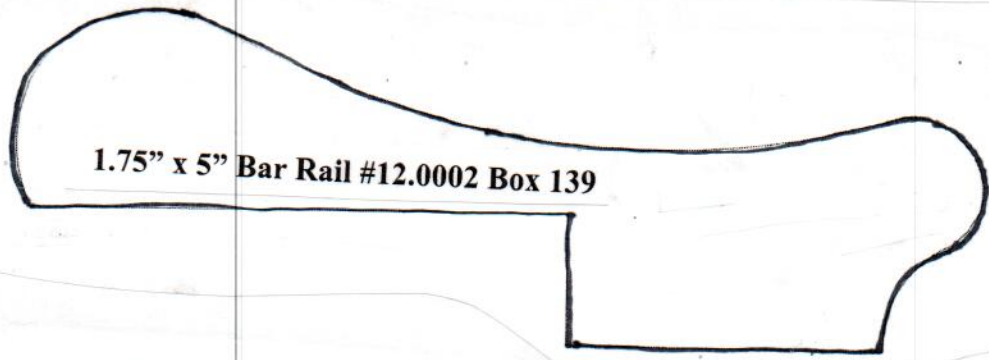

**HAND RAIL  
WALL RAIL  
&  
BAR RAIL**

**SJS Stair and Millwork**

1.25" x 2.25" RW 6042 Handrail (bottom 1.25)  
SJS #11.0003 Box 144

5.00 in

1.5" x 5" Handrail #11.0025 Box 304

1.50 in

1.5" x 5.5" Handrail #11.0004 Box 144

1.25" x 6.25" Handrail #11.0048 Box 321

1.5" x 7.25" Handrail #11.0047 Box 321

1.25" x 5" Handrail #11.0031 Box 207

1.5" W x 5.5" T with .75" round Handrail #11.0035 Box 241

1-3/8" x 5.25" Handrail #11.0032 Box 207