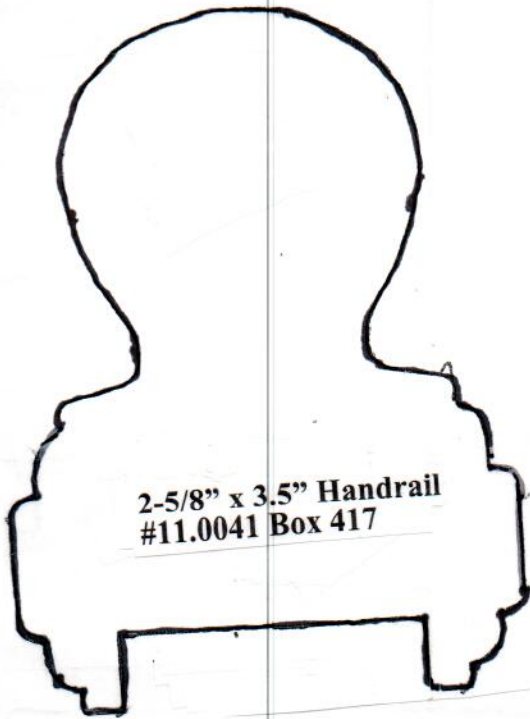

**HAND RAIL  
WALL RAIL  
&  
BAR RAIL**

**SJS Stair and Millwork**

1.25" x 2.25" RW 6042 Handrail (bottom 1.25)  
SJS #11.0003 Box 144

5.00 in

1.5" x 5" Handrail #11.0025 Box 304

1.50 in

1.5" x 5.5" Handrail #11.0004 Box 144

1.25" x 6.25" Handrail #11.0048 Box 321

1.5" x 7.25" Handrail #11.0047 Box 321

1.25" x 5" Handrail #11.0031 Box 207

1.5" W x 5.5" T with .75" round Handrail #11.0035 Box 241

1-3/8" x 5.25" Handrail #11.0032 Box 207

1.5" x 5.5" Handrail #11.0053 Box 555  
#2 .28Ax, #5 .35Ax

1.5" x 5.5" Handrail w/ .5" spacer #11.0054 Box 553  
#2 .140Ax, #5 .360Ax #6 1/2" spacer

2-5/8" x 3.5" Handrail  
#11.0041 Box 417

2.5" x 3-3/8" Handrail  
#11.0045 Box 430