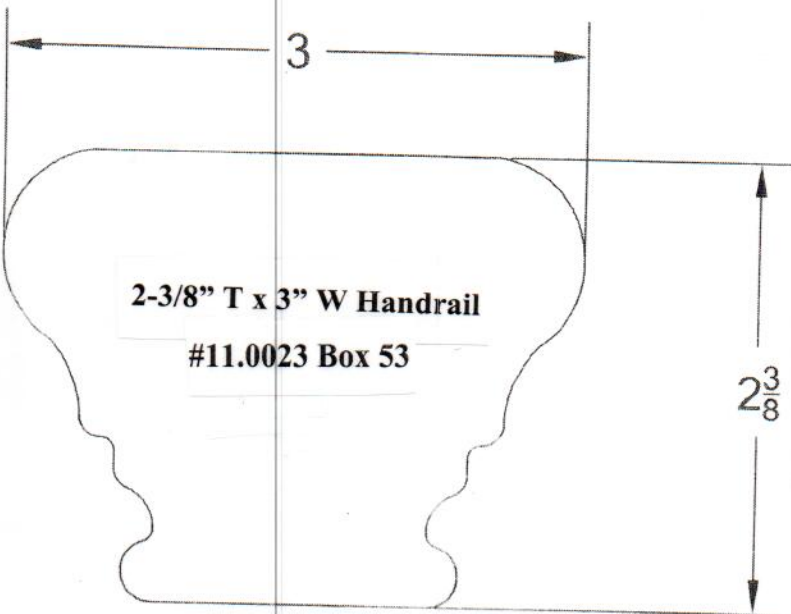

**HAND RAIL  
WALL RAIL  
&  
BAR RAIL**

**SJS Stair and Millwork**

1.25" x 2.25" RW 6042 Handrail (bottom 1.25)  
SJS #11.0003 Box 144

5.00 in

1.5" x 5" Handrail #11.0025 Box 304

1.50 in

1.5" x 5.5" Handrail #11.0004 Box 144

1.25" x 6.25" Handrail #11.0048 Box 321

1.5" x 7.25" Handrail #11.0047 Box 321

1.25" x 5" Handrail #11.0031 Box 207

1.5" W x 5.5" T with .75" round Handrail #11.0035 Box 241

1-3/8" x 5.25" Handrail #11.0032 Box 207

1.5" x 5.5" Handrail #11.0053 Box 555  
#2 .28Ax, #5 .35Ax

1.5" x 5.5" Handrail w/ .5" spacer #11.0054 Box 553  
#2 .140Ax, #5 .360Ax #6 1/2" spacer

2-5/8" x 3.5" Handrail  
#11.0041 Box 417

2.5" x 3-3/8" Handrail  
#11.0045 Box 430