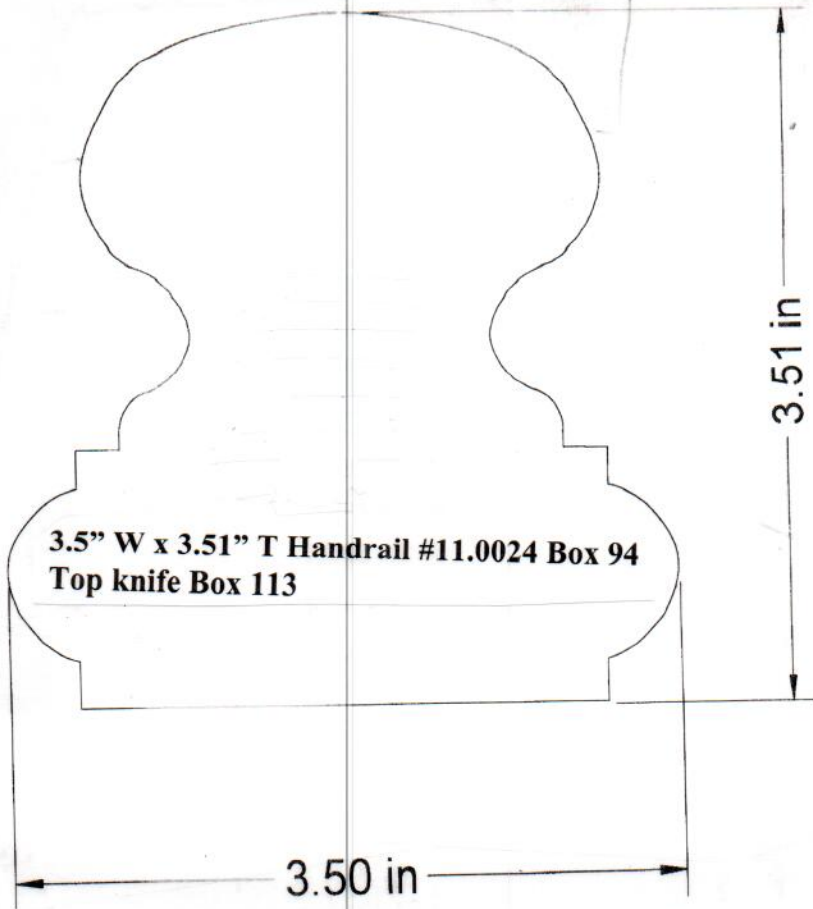

**HAND RAIL  
WALL RAIL  
&  
BAR RAIL**

**SJS Stair and Millwork**

1.25" x 2.25" RW 6042 Handrail (bottom 1.25)  
SJS #11.0003 Box 144

5.00 in

1.5" x 5" Handrail #11.0025 Box 304

1.50 in

1.5" x 5.5" Handrail #11.0004 Box 144

1.25" x 6.25" Handrail #11.0048 Box 321

1.5" x 7.25" Handrail #11.0047 Box 321

1.25" x 5" Handrail #11.0031 Box 207

1.5" W x 5.5" T with .75" round Handrail #11.0035 Box 241

1-3/8" x 5.25" Handrail #11.0032 Box 207

1.5" x 5.5" Handrail #11.0053 Box 555  
#2 .28Ax, #5 .35Ax

1.5" x 5.5" Handrail w/ .5" spacer #11.0054 Box 553  
#2 .140Ax, #5 .360Ax #6 1/2" spacer

2-5/8" x 3.5" Handrail  
#11.0041 Box 417

2.5" x 3-3/8" Handrail  
#11.0045 Box 430

2.75" W x 3-1/16" T Handrail  
Top Knife Box 113  
#11.0057 Box 490

3" x 3" Handrail #11.0030 Box 71

SJS Stair and Millwork  
Hand Rail, Bar Rail and *Wall* Rail

2.75" W x 3" T Handrail  
#11.0052 Red Box 4