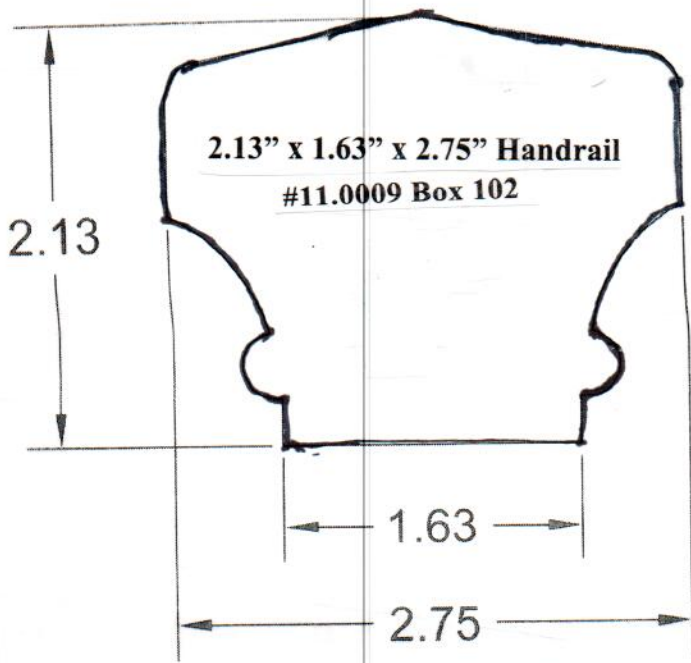

**HAND RAIL  
WALL RAIL  
&  
BAR RAIL**

**SJS Stair and Millwork**

1.25" x 2.25" RW 6042 Handrail (bottom 1.25)  
SJS #11.0003 Box 144

5.00 in

1.5" x 5" Handrail #11.0025 Box 304

1.50 in

1.5" x 5.5" Handrail #11.0004 Box 144

1.25" x 6.25" Handrail #11.0048 Box 321

1.5" x 7.25" Handrail #11.0047 Box 321

1.25" x 5" Handrail #11.0031 Box 207

1.5" W x 5.5" T with .75" round Handrail #11.0035 Box 241

1-3/8" x 5.25" Handrail #11.0032 Box 207

1.5" x 5.5" Handrail #11.0053 Box 555  
#2 .28Ax, #5 .35Ax

1.5" x 5.5" Handrail w/ .5" spacer #11.0054 Box 553  
#2 .140Ax, #5 .360Ax #6 1/2" spacer

2-5/8" x 3.5" Handrail  
#11.0041 Box 417

2.5" x 3-3/8" Handrail  
#11.0045 Box 430