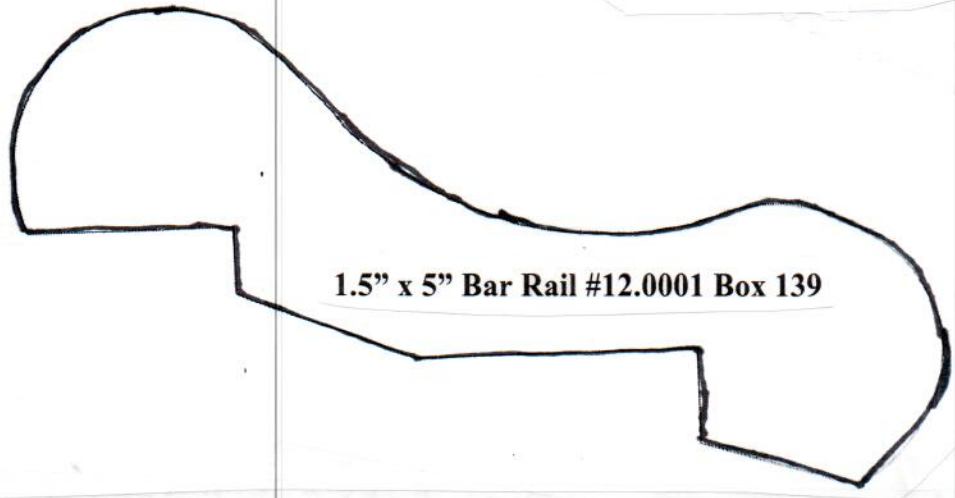

**HAND RAIL  
WALL RAIL  
&  
BAR RAIL**

**SJS Stair and Millwork**

1.25" x 2.25" RW 6042 Handrail (bottom 1.25)  
SJS #11.0003 Box 144

5.00 in

1.5" x 5" Handrail #11.0025 Box 304

1.50 in

1.5" x 5.5" Handrail #11.0004 Box 144

1.25" x 6.25" Handrail #11.0048 Box 321

1.5" x 7.25" Handrail #11.0047 Box 321

1.25" x 5" Handrail #11.0031 Box 207

1.5" W x 5.5" T with .75" round Handrail #11.0035 Box 241

1-3/8" x 5.25" Handrail #11.0032 Box 207

1.5" x 5.5" Handrail #11.0053 Box 555  
#2 .28Ax, #5 .35Ax

1.5" x 5.5" Handrail w/ .5" spacer #11.0054 Box 553  
#2 .140Ax, #5 .360Ax #6 1/2" spacer

2-5/8" x 3.5" Handrail  
#11.0041 Box 417

2.5" x 3-3/8" Handrail  
#11.0045 Box 430