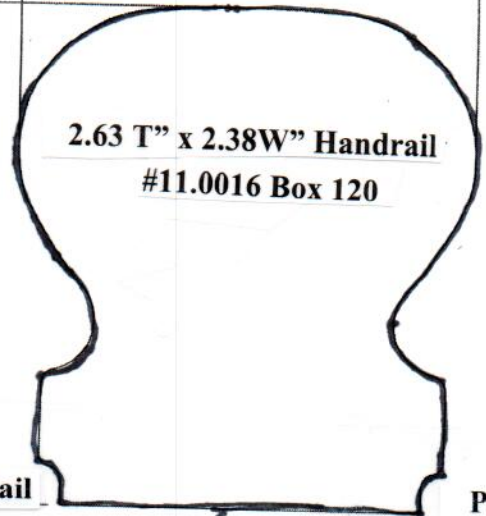

**HAND RAIL  
WALL RAIL  
&  
BAR RAIL**

**SJS Stair and Millwork**

1.25" x 2.25" RW 6042 Handrail (bottom 1.25)  
SJS #11.0003 Box 144

5.00 in

1.5" x 5" Handrail #11.0025 Box 304

1.50 in

1.5" x 5.5" Handrail #11.0004 Box 144

1.25" x 6.25" Handrail #11.0048 Box 321

1.5" x 7.25" Handrail #11.0047 Box 321

1.25" x 5" Handrail #11.0031 Box 207

1.5" W x 5.5" T with .75" round Handrail #11.0035 Box 241

1-3/8" x 5.25" Handrail #11.0032 Box 207