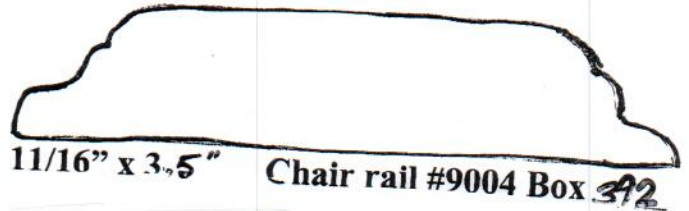

# **CHAIR RAIL**

**SJS Stair and Millwork**

11/16" x 1.84" Chair rail #9009 Box 441

11/16" x 3" chair rail WM297

#9023 Box 165

11/16" x 2.5" chair rail

WM298 #9024 Box 165

11/16" x 1.75" WM133  
chair rail #9022 Box 63

11/16" x 2-5/8" chair rail

WM390 #9025 Box 165

11/16" x 2-3/4" chair rail

#9026 Box 165

1-3/8" x 3.25" Chair rail #9020 Box 169

MM302 Box 63  
1" x 2-3/4" chair rail #9021

.5" x 2.25" chair rail #9027 Box 67