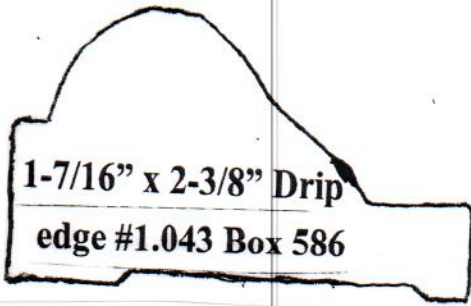

**DRIP EDGE  
MOULD**

**SJS Stair and Millwork**

**3/4" x 1-3/4" drip edge #1.173 Box 526**