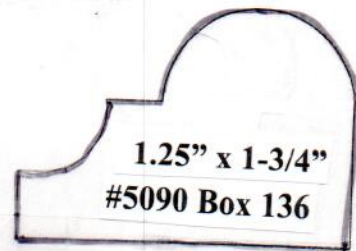

**PANEL & POST MOULD**

**SJS Stair and Millwork**

3/4" x 1-1/8" Panel mould #5068 Box 7

3/4" x 1-1/8" Panel mould #5071 Box 90

3/8" x 1-3/8" Stop #5074 Box 90

3/4" x 1.5" #5069 Box 7

.5" x 3/4" Panel mould #5073 Box 90

3/4" x 1" Shoe #6004

.5" x 3/4" #5070 Box 7

#5072 Box 90  
3/8" x 1-3/8" Panel mould

1.25" x 2" Brick Mould #5091 Box 155

3/4" x 1-1/8" Post mould # 5075 Box 5

9/16" x 1-1/16" Panel mould #1.069 Box 136

15/16" x 1-7/8" Post mould #5076 Box 5

11/16" x 1-5/16" DM7/WM287 #5077 Box 5

5/8" x 1" Post mould #5078 Box 5

.5" x 1" WM135 mould #5079 Box 5

1.25" x 1-3/4" #5090 Box 136  
nose & cove mould

11/16" x 1" Panel mould #1.068 Box149

**3/4" x .5" mould  
#1.070 Box 67**